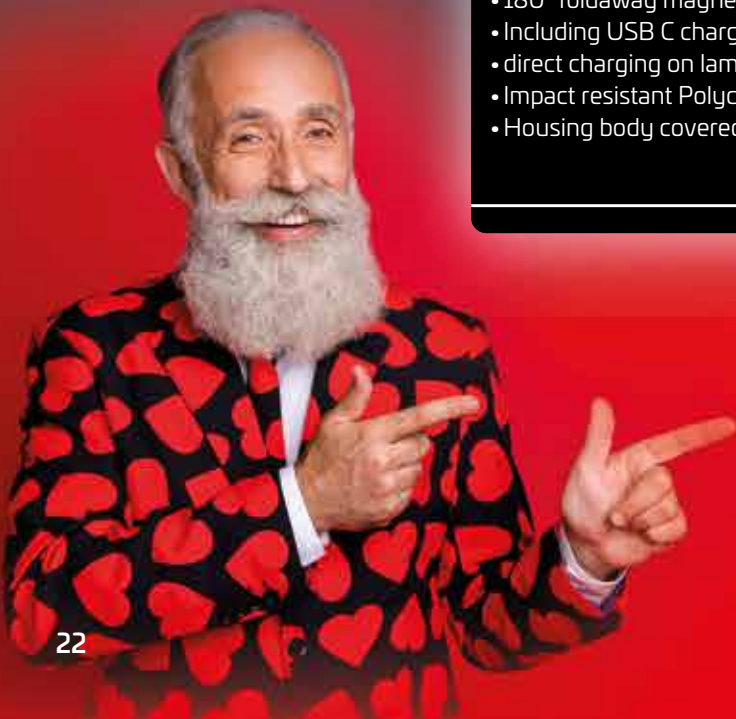

Magnetic Revolving hooks for suspending

Includes automatic turn off charging station

Smart format, small price, huge performance!

Mobile workshop hand lamp, foldable, 300 lumen

- 180° foldaway magnetic stand
- Including USB C charging cable
- direct charging on lamp
- Impact resistant Polycarbonate housing
- Housing body covered with high quality rubber