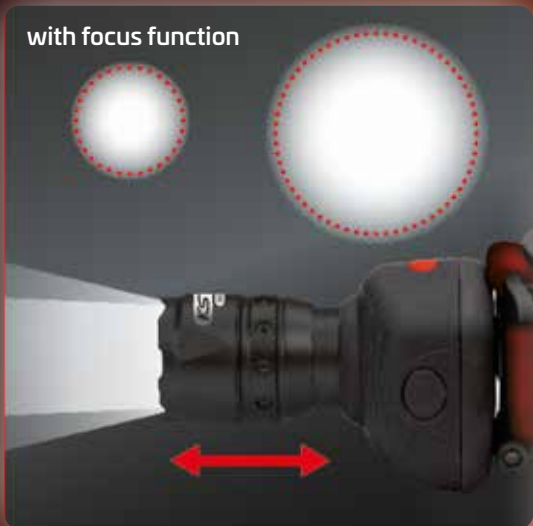

Motion sensor for switching on and off

KS TOOLS

**60-120
LUMEN**

150.4410

26,90 €

Ready for immediate
use: 3 AAA 1.5 V
batteries included!

Motion sensor for
switching on and off

perfectLight Headlamp with Motion Sensor 120 Lumen

- Extremely powerful light CREE XP-G2 front LED
- long service life
- Motion sensor for switching on and off
- 2 brightness levels
- Shock and impact resistant

Smart lamps for br

**140
LUMEN**

100
m

max.
3h

IPX3

perfectLight headlamp with focus 140 lumen

- Up to 100 m light range
- Zoom from spot to flood light
- Adjustable front and head band for comfort and to stay in place
- ca 3 hours lamp duration
- Includes 3 x AAA 1,5V batteries