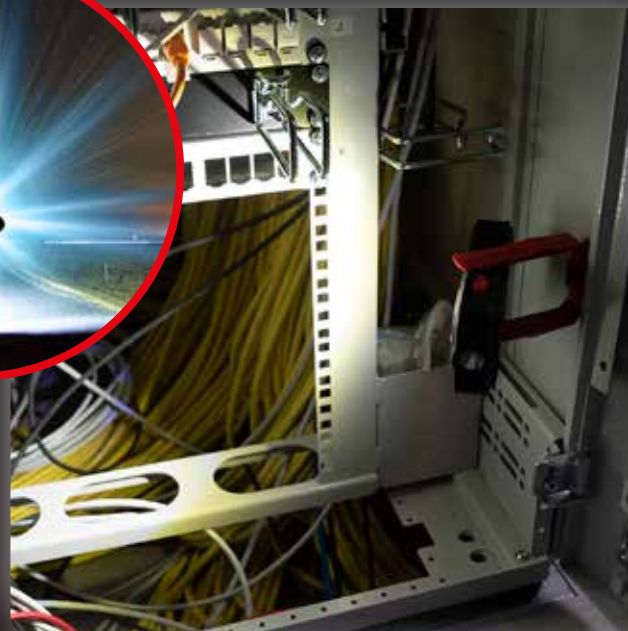

Mobile workshop hand lamp, 500 lumen, with Bluetooth speaker, folding

- Steplessly dimmable
- With Bluetooth speaker and microphone
- With USB power bank function (charging of external devices)
- With display for showing lumen and charge status
- direct charging on lamp
- Impact resistant Polycarbonate housing