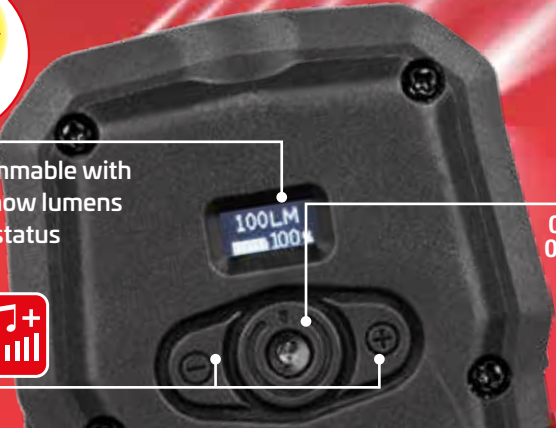

Infinitely dimmable with display to show lumens and charge status

270° foldaway magnetic stand

The Must Have!

For workshop or outdoor

150.4520

14,90 €

270° Outdoor headlamp with motion sensor

Uncomfortable headlamps? That's over now! The headband is individually adjustable and therefore suitable for both children and adults. The motion sensor ensures that you need no hand to turn the lamp on and off.