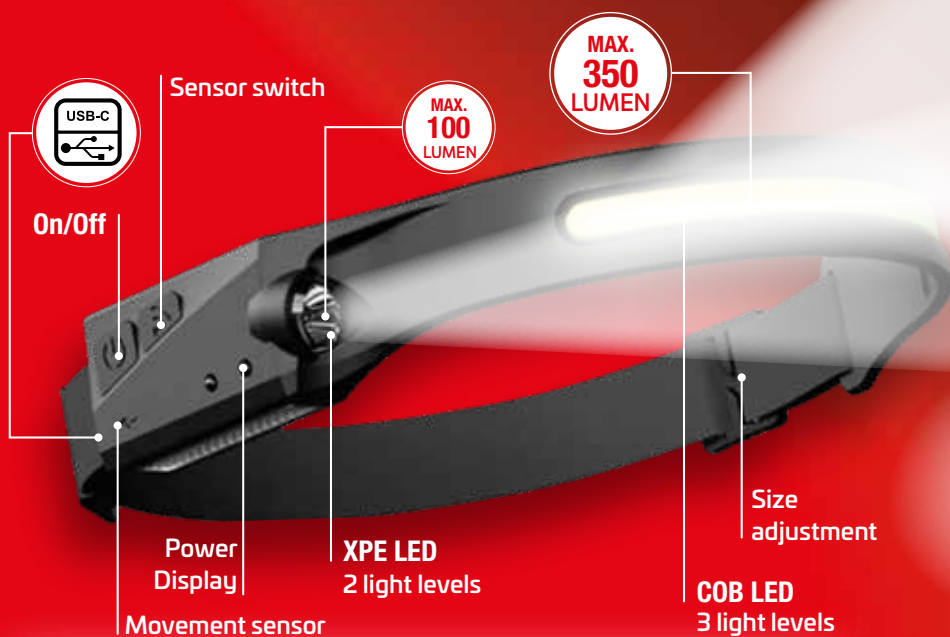

Infinitely dimmable with display to show lumens and charge status

270° foldaway magnetic stand

The Must Have!

For workshop or outdoor

150.4520

14,90 €

270° Outdoor headlamp with motion sensor

Uncomfortable headlamps? That's over now! The headband is individually adjustable and therefore suitable for both children and adults. The motion sensor ensures that you need no hand to turn the lamp on and off.