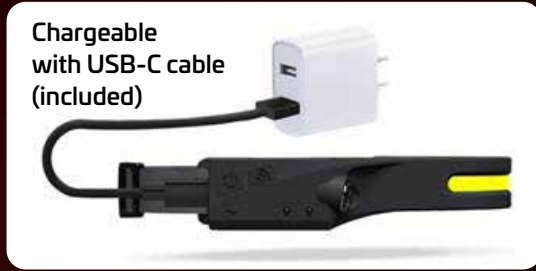

COB 100 %	COB 40 %	COB red	XPE 100 %	XPE 40 %
Modi	COB 100%	COB 40%	COB RED	XPE 100%	XPE 40%
LED	270° 3 Watt COB LED			1 Watt High Power XPE LED	
40% 100%	350 LM	150 LM	-	100 LM	40 LM
	3 h	6 h	8 h	4 h	8 h

Motion sensor for switching on and off